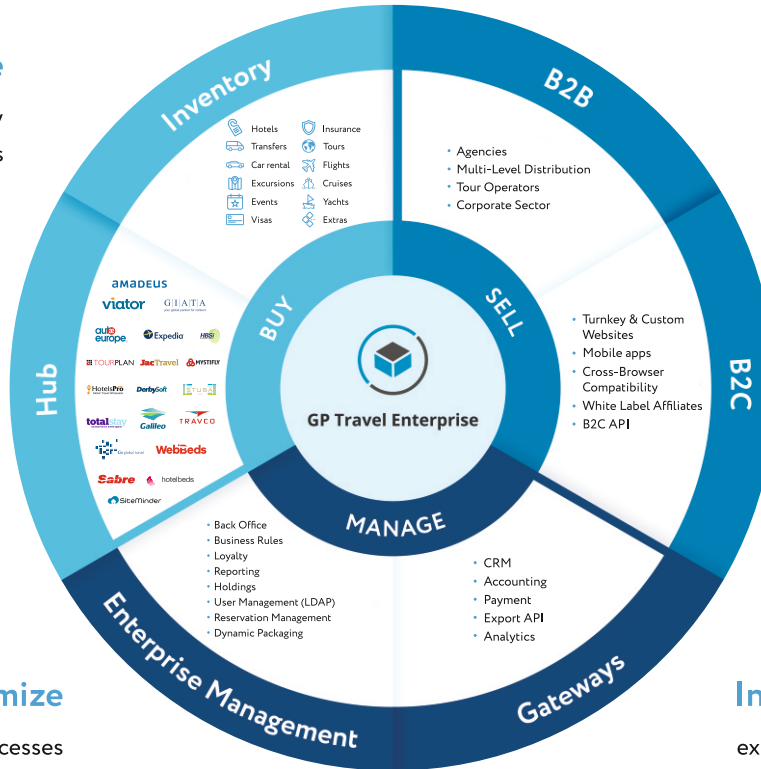

DMCs

TMCs

Airlines

Cruises

Meta-Search
Portals

Travel
StartUps

Technology
Providers

What We Do

Turnkey Products

GP Travel Enterprise

Manage
your own inventory
and direct sales

Connect
to 75+ travel
suppliers

Optimize
crucial business processes
and teamwork

Build
your B2B distribution
network

Launch
your own website
for direct sales

Integrate
external systems
of your choice

GP Travel Hub

GP Travel Hub is a unified API aggregator of diverse travel product suppliers.

Hotels

Flights

Activities

Car Rental

Transfers