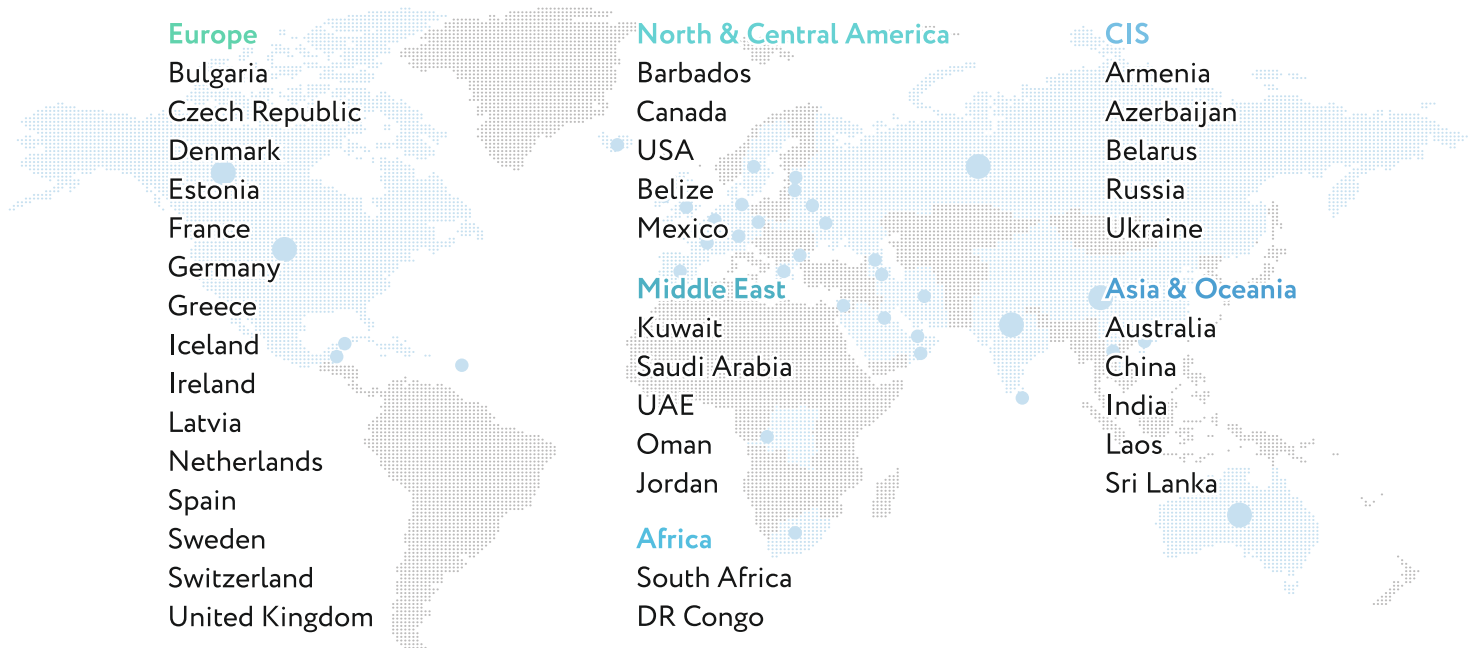

200+

IT professionals passionate about travel

450+

projects successfully implemented

350+

integrations of travel supplier APIs

300+

clients from more than 35 countries across the globe

5

offices worldwide

Sales Geography

Clients in **37 countries** all over the world

Some of Our Clients

Our Clients Are

Tour Operators

OTAs