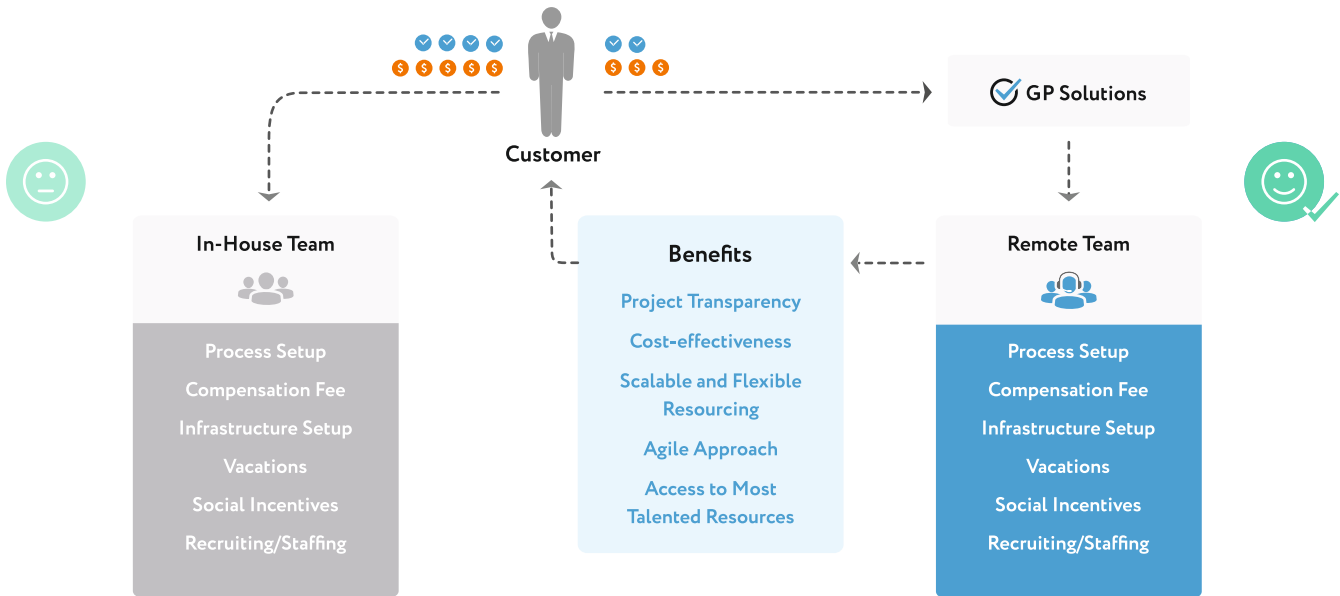

Dedicated Development Teams

For long-term and large-scale development you can choose to allocate a **dedicated development team** from **GP Solutions**. This option provides a lot of benefits compared to in-house staffing.